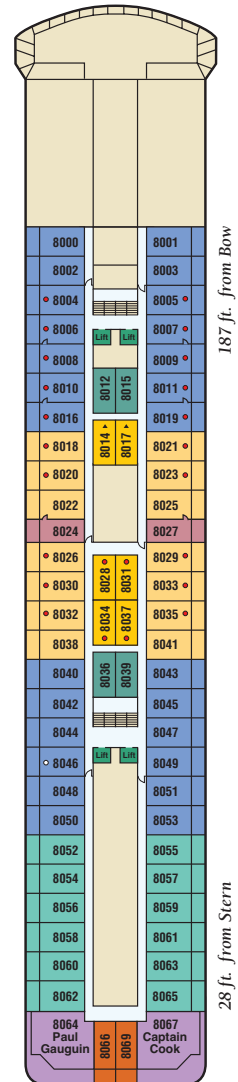

Ocean Princess®

Passenger Capacity: 680

Length: 592 ft

Gross Tonnage: 30,277

Inaugural Cruise: December 24, 2002

Christened by: Princess Cruises' Online Community

← Aft

Forward →

Forward ↑

← Aft

For detailed deck plans & virtual tours, visit: princess.com/ships

Stateroom Description

- S2** DECK 6, 7, 8: Owner's suite with balcony
- S3** DECK 6, 7: Penthouse suite with balcony
- MB** DECK 8: Mini-suite with balcony
- MC** DECK 8: Mini-suite with balcony
- ME** DECK 8: Mini-suite with balcony
- B4** DECK 6, 7, 8: Balcony two lower beds
- B5** DECK 6, 7: Balcony two lower beds
- BA** DECK 7: Balcony two lower beds
- BB** DECK 7, 8: Balcony two lower beds
- BC** DECK 6: Balcony two lower beds

- BD** DECK 7: Balcony two lower beds
- BE** DECK 6, 7: Balcony two lower beds
- BF** DECK 6: Balcony two lower beds
- BF** DECK 7: Balcony two lower beds (partially obstructed)
- BY** DECK 6: Balcony two lower beds (partially obstructed)
- CS** DECK 7: Premium oceanview two lower beds
- CS** DECK 6: Premium oceanview two lower beds

- OB** DECK 4: Oceanview two lower beds
- OC** DECK 4: Oceanview two lower beds
- OF** DECK 4: Oceanview two lower beds
- OV** DECK 3, 6: Oceanview two lower beds (obstructed view)
- IA** DECK 7: Interior two lower beds
- IB** DECK 4, 7, 8: Interior two lower beds
- IC** DECK 8: Interior two lower beds
- IE** DECK 7: Interior two lower beds