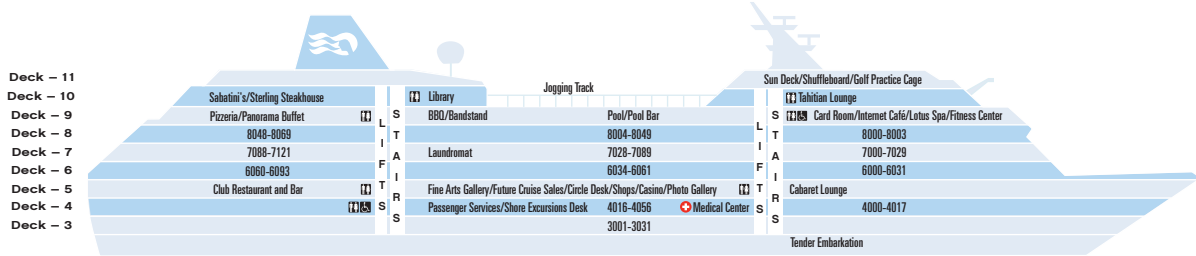

Ocean Princess®

Passenger Capacity: 680

Length: 592 ft

Gross Tonnage: 30,277

Inaugural Cruise: December 24, 2002

Christened by: Princess Cruises' Online Community

← Aft

Forward →

Forward ↑

← Aft

For detailed deck plans & virtual tours, visit: princess.com/ships

Stateroom Description

- S2** DECK 6, 7, 8: Owner's suite with balcony
- S3** DECK 6, 7: Penthouse suite with balcony
- MB** DECK 8: Mini-suite with balcony
- MC** DECK 8: Mini-suite with balcony
- ME** DECK 8: Mini-suite with balcony
- B4** DECK 6, 7, 8: Balcony two lower beds
- B5** DECK 6, 7: Balcony two lower beds
- BA** DECK 7: Balcony two lower beds
- BB** DECK 7, 8: Balcony two lower beds
- BC** DECK 6: Balcony two lower beds

- BD** DECK 7: Balcony two lower beds
- BE** DECK 6, 7: Balcony two lower beds
- BF** DECK 6: Balcony two lower beds
- BF** DECK 7: Balcony two lower beds (partially obstructed)
- BY** DECK 6: Balcony two lower beds (partially obstructed)
- CS** DECK 7: Premium oceanview two lower beds
- CS** DECK 6: Premium oceanview two lower beds