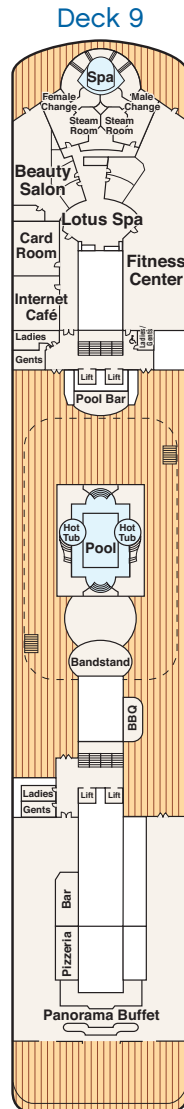

Ocean Princess®

Passenger Capacity: 680

Length: 592 ft

Gross Tonnage: 30,277

Inaugural Cruise: December 24, 2002

Christened by: Princess Cruises' Online Community

← Aft

Forward →

Forward ↑

← Aft

For detailed deck plans & virtual tours, visit: princess.com/ships

Stateroom Description

- S2** DECK 6, 7, 8: Owner's suite with balcony
- S3** DECK 6, 7: Penthouse suite with balcony
- MB** DECK 8: Mini-suite with balcony
- MC** DECK 8: Mini-suite with balcony
- ME** DECK 8: Mini-suite with balcony
- B4** DECK 6, 7, 8: Balcony two lower beds
- B5** DECK 6, 7: Balcony two lower beds
- BA** DECK 7: Balcony two lower beds
- BB** DECK 7, 8: Balcony two lower beds
- BC** DECK 6: Balcony two lower beds

- BD** DECK 7: Balcony two lower beds
- BE** DECK 6, 7: Balcony two lower beds
- BF** DECK 6: Balcony two lower beds
- BF** DECK 7: Balcony two lower beds (partially obstructed)
- BY** DECK 6: Balcony two lower beds (partially obstructed)
- CS** DECK 7: Premium oceanview two lower beds
- CS** DECK 6: Premium oceanview two lower beds

- OB** DECK 4: Oceanview two lower beds
- OC** DECK 4: Oceanview two lower beds
- OF** DECK 4: Oceanview two lower beds
- OV** DECK 3, 6: Oceanview two lower beds (obstructed view)
- IA** DECK 7: Interior two lower beds
- IB** DECK 4, 7, 8: Interior two lower beds
- IC** DECK 8: Interior two lower beds
- IE** DECK 7: Interior two lower beds