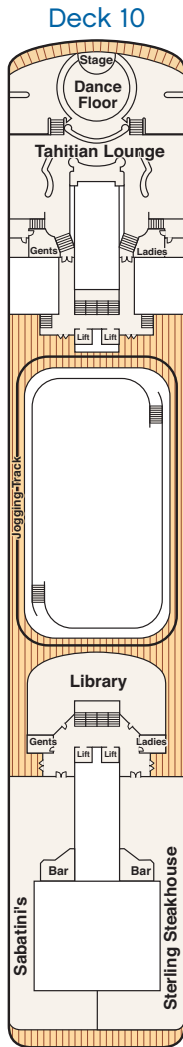

Ocean Princess®

Passenger Capacity: 680

Length: 592 ft

Gross Tonnage: 30,277

Inaugural Cruise: December 24, 2002

Christened by: Princess Cruises' Online Community

← Aft

Forward →

Forward ↑

← Aft

For detailed deck plans & virtual tours, visit: princess.com/ships

Stateroom Description

- S2** DECK 6, 7, 8: Owner's suite with balcony
- S3** DECK 6, 7: Penthouse suite with balcony
- MB** DECK 8: Mini-suite with balcony
- MC** DECK 8: Mini-suite with balcony
- ME** DECK 8: Mini-suite with balcony
- B4** DECK 6, 7, 8: Balcony two lower beds
- B5** DECK 6, 7: Balcony two lower beds
- BA** DECK 7: Balcony two lower beds
- BB** DECK 7, 8: Balcony two lower beds
- BC** DECK 6: Balcony two lower beds

- OB** DECK 4: Oceanview two lower beds
- OC** DECK 4: Oceanview two lower beds
- OF** DECK 4: Oceanview two lower beds
- OV** DECK 3, 6: Oceanview two lower beds (obstructed view)
- IA** DECK 7: Interior two lower beds
- IB** DECK 4, 7, 8: Interior two lower beds
- IC** DECK 8: Interior two lower beds
- IE** DECK 7: Interior two lower beds

◦ Wheelchair-accessible stateroom; shower only

• Will accommodate third and fourth person

▲ Will accommodate third person

Note: Some areas of the ship are not accessible to wheelchairs and scooters. Distances shown are from the bow (forward) to stern (aft) to the nearest stateroom.