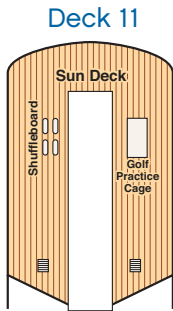

Ocean Princess®

Passenger Capacity: 680

Length: 592 ft

Gross Tonnage: 30,277

Inaugural Cruise: December 24, 2002

Christened by: Princess Cruises' Online Community

← Aft

Forward →

Forward ↑

← Aft

For detailed deck plans & virtual tours, visit: princess.com/ships

Stateroom Description

- S2** DECK 6, 7, 8: Owner's suite with balcony
- S3** DECK 6, 7: Penthouse suite with balcony
- MB** DECK 8: Mini-suite with balcony
- MC** DECK 8: Mini-suite with balcony
- ME** DECK 8: Mini-suite with balcony
- B4** DECK 6, 7, 8: Balcony two lower beds
- B5** DECK 6, 7: Balcony two lower beds
- BA** DECK 7: Balcony two lower beds
- BB** DECK 7, 8: Balcony two lower beds
- BC** DECK 6: Balcony two lower beds

- BD** DECK 7: Balcony two lower beds
- BE** DECK 6, 7: Balcony two lower beds
- BF** DECK 6: Balcony two lower beds
- BF** DECK 7: Balcony two lower beds (partially obstructed)
- BY** DECK 6: Balcony two lower beds (partially obstructed)
- CS** DECK 7: Premium oceanview two lower beds
- CS** DECK 6: Premium oceanview two lower beds

- OB** DECK 4: Oceanview two lower beds
- OC** DECK 4: Oceanview two lower beds
- OF** DECK 4: Oceanview two lower beds
- OV** DECK 3, 6: Oceanview two lower beds (obstructed view)
- IA** DECK 7: Interior two lower beds
- IB** DECK 4, 7, 8: Interior two lower beds
- IC** DECK 8: Interior two lower beds
- IE** DECK 7: Interior two lower beds